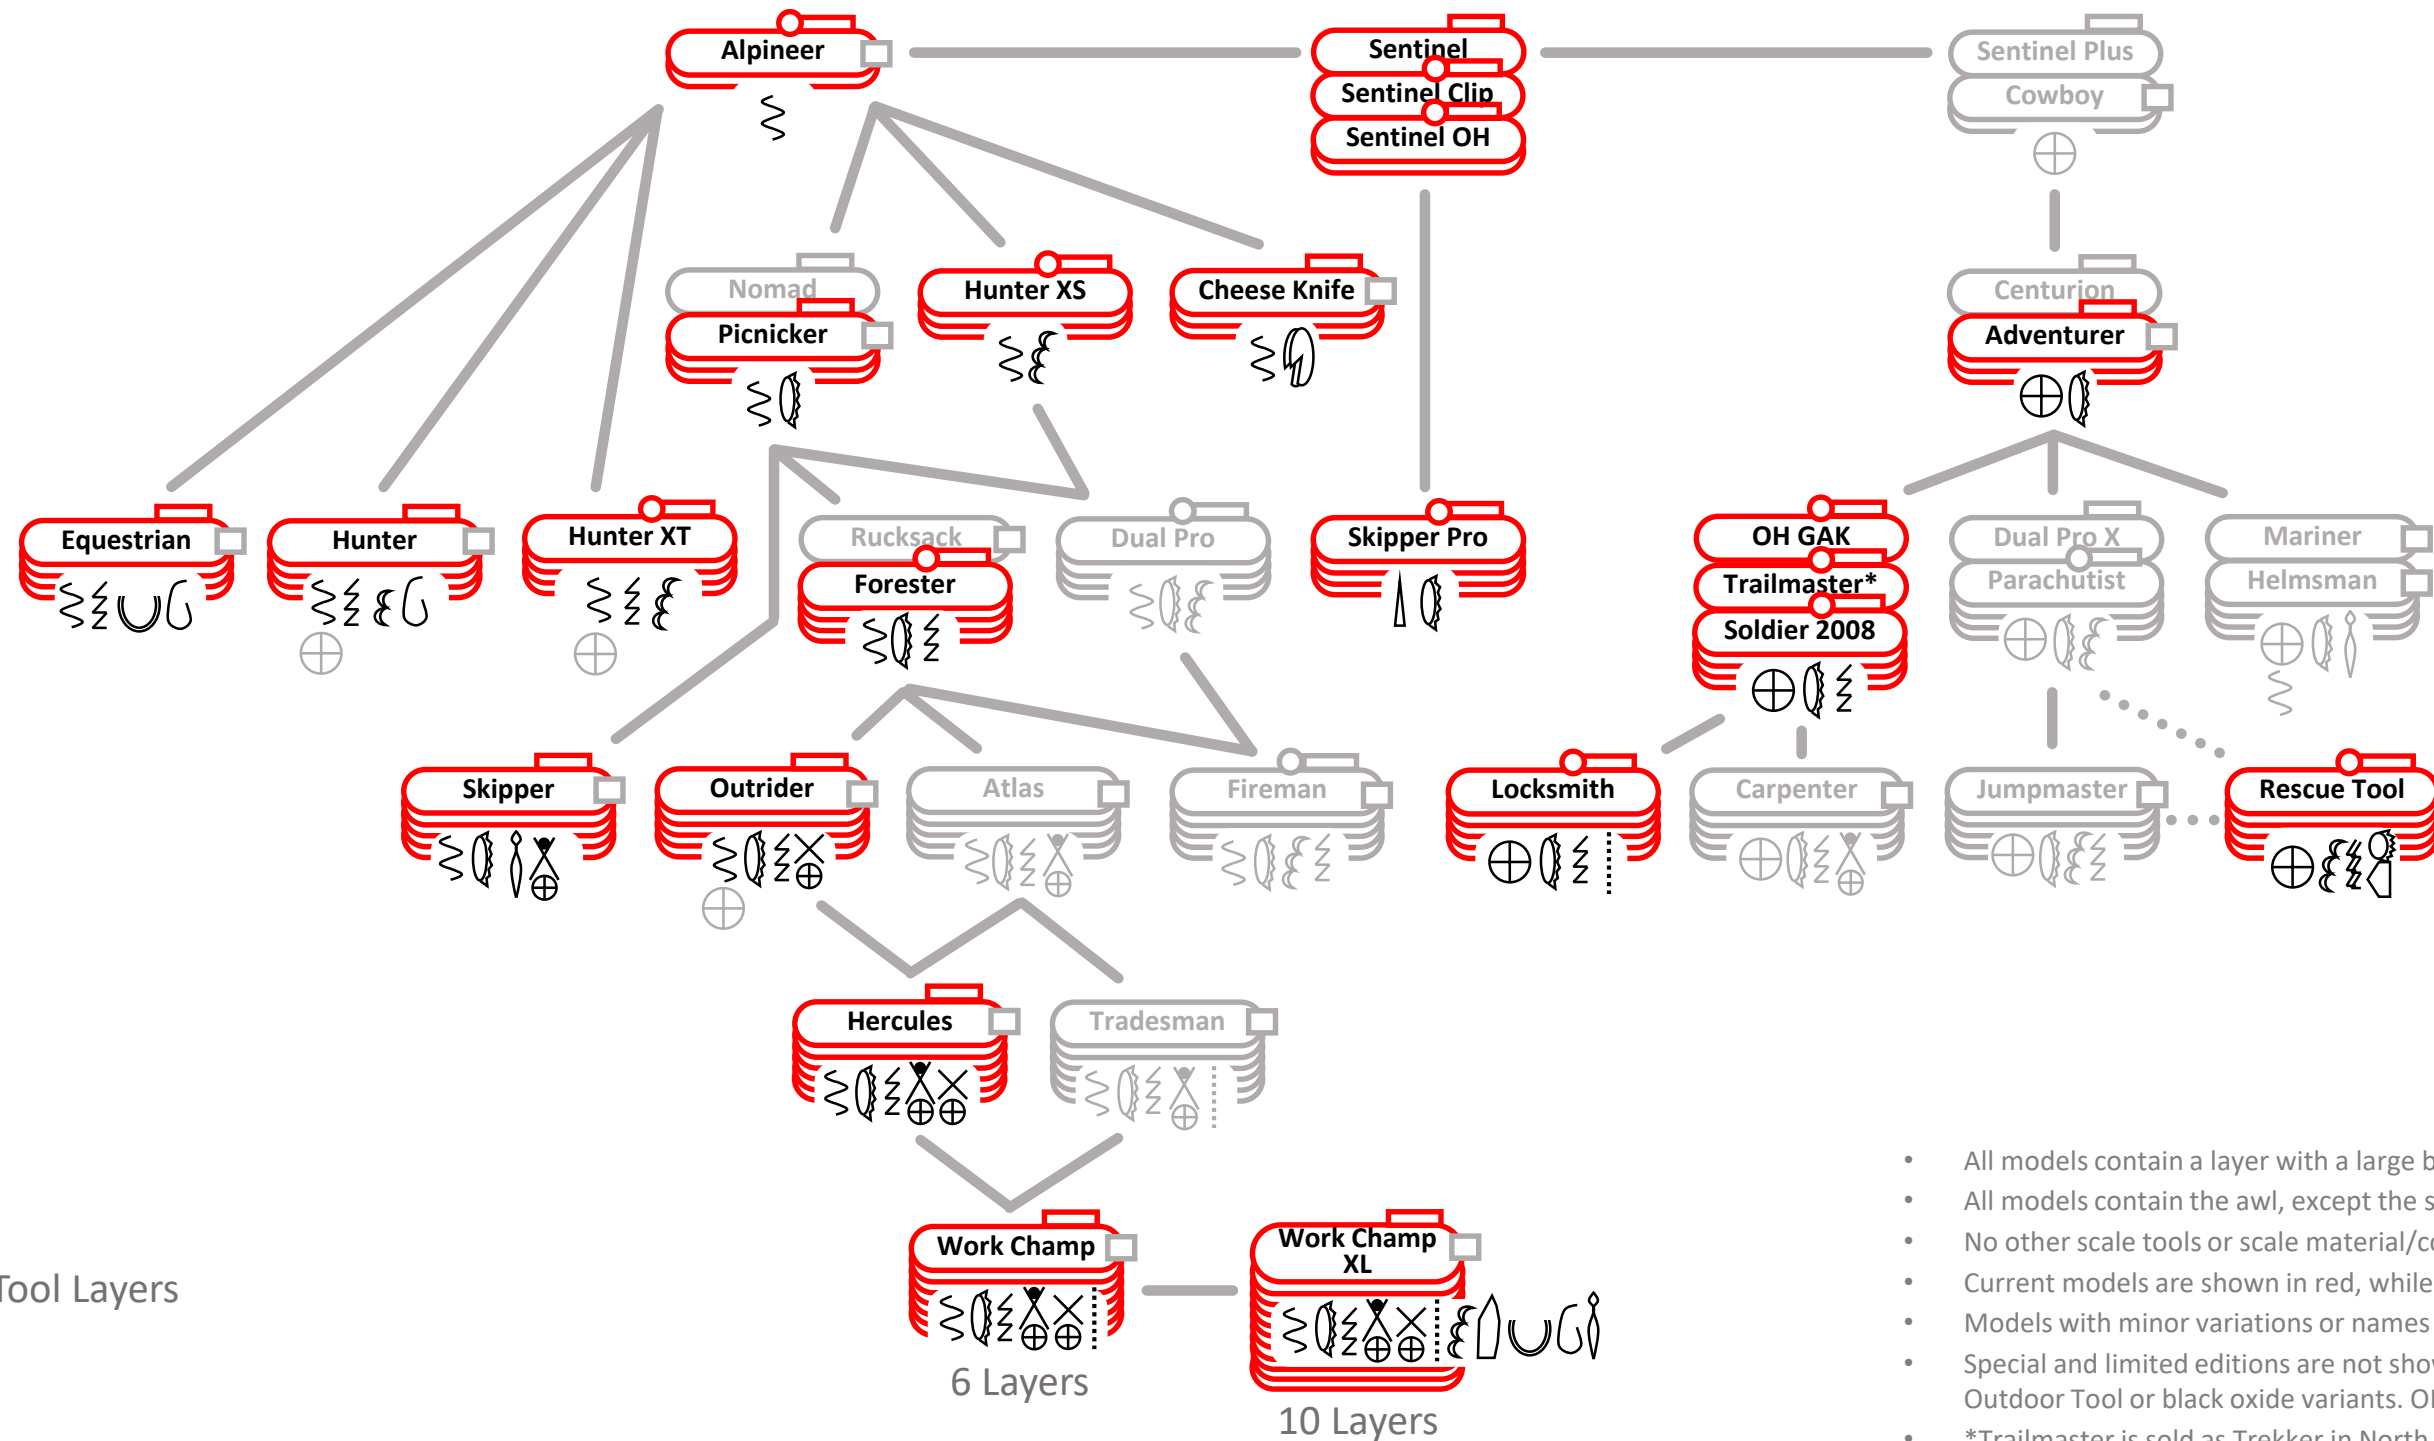

VICTORINOX

111mm Swiss Army Knives

Current and Discontinued Models as of 2019

- 1
- 2
- 3
- 4
- 5
- 6+ Tool Layers

- #### Key to Icons:
- Corkscrew
 - Phillips screwdriver
 - Wood saw
 - Scissors + long inline Phillips
 - Pliers + inline Phillips
 - File / metal saw
 - Combo tool
 - Cap lifter + tin opener
 - Cheese blade
 - Safety / Rescue blade
 - Disk-saw blade
 - Short serrated blade
 - Clip-point blade
 - Hoof cleaner
 - Shackle-opener / spike
 - Large marlin spike
 - Cap lifter + window breaker
 - Slide lock safety
 - Liner lock safety
 - One Hand Opening blade

- All models contain a layer with a large blade, either plain edge or partially serrated edge.
- All models contain the awl, except the single-layer tools and the Hunters.
- No other scale tools or scale material/colour variations are listed.
- Current models are shown in red, while discontinued models/features are shown in grey.
- Models with minor variations or names that changed over time are paired together.
- Special and limited editions are not shown, such as DAK 1993/2010, Gerant, Master RT, Outdoor Tool or black oxide variants. OH-GAK is listed and assumed to still be available.
- *Trailmaster is sold as Trekker in North America.