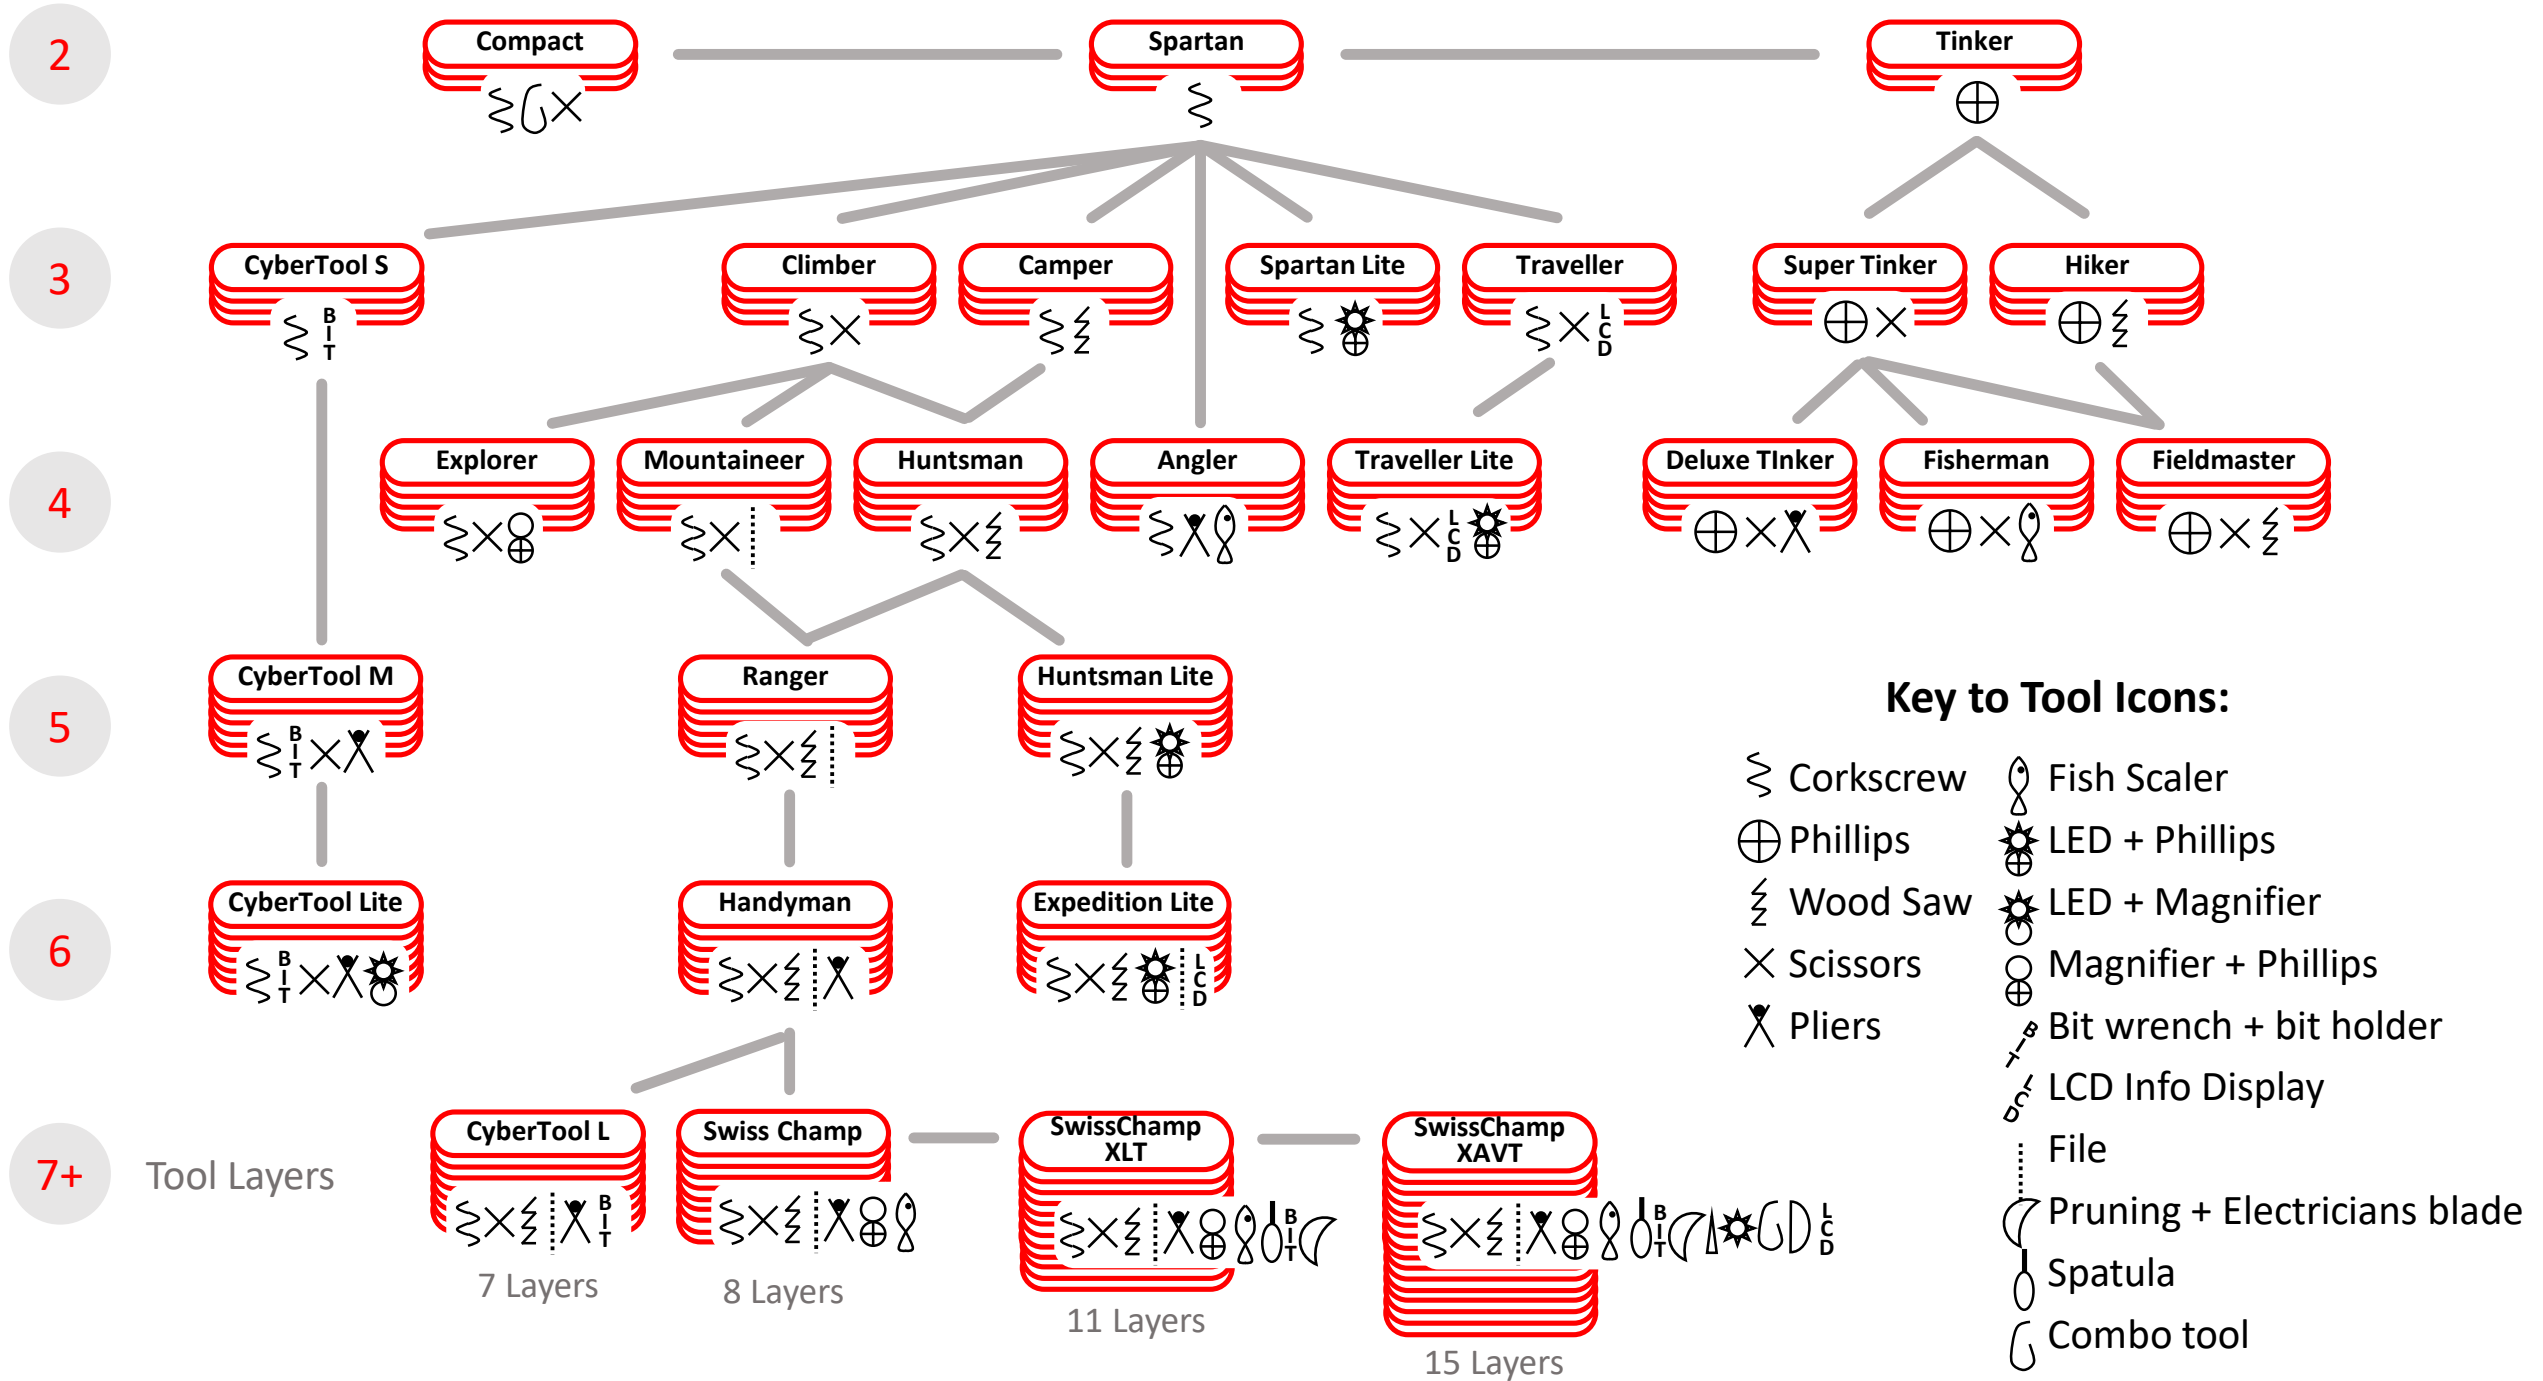

VICTORINOX

91mm Swiss Army Knives

- All models have one layer with a Large and Small Blade, except Compact.
- All models have one layer with a Can and Bottle Opener, except Compact.
- Compact has one layer with a Combo opener tool and Large Blade.
- Except for identifying back tool (Corkscrew or Phillips Screwdriver), no other back tools are listed.

- Except for models with an LCD info display, no other Scale tools are listed.
- Limited edition and discontinued models are not shown.
- Only 91mm models listed on Victorinox site as of 25/4/2019 are listed.