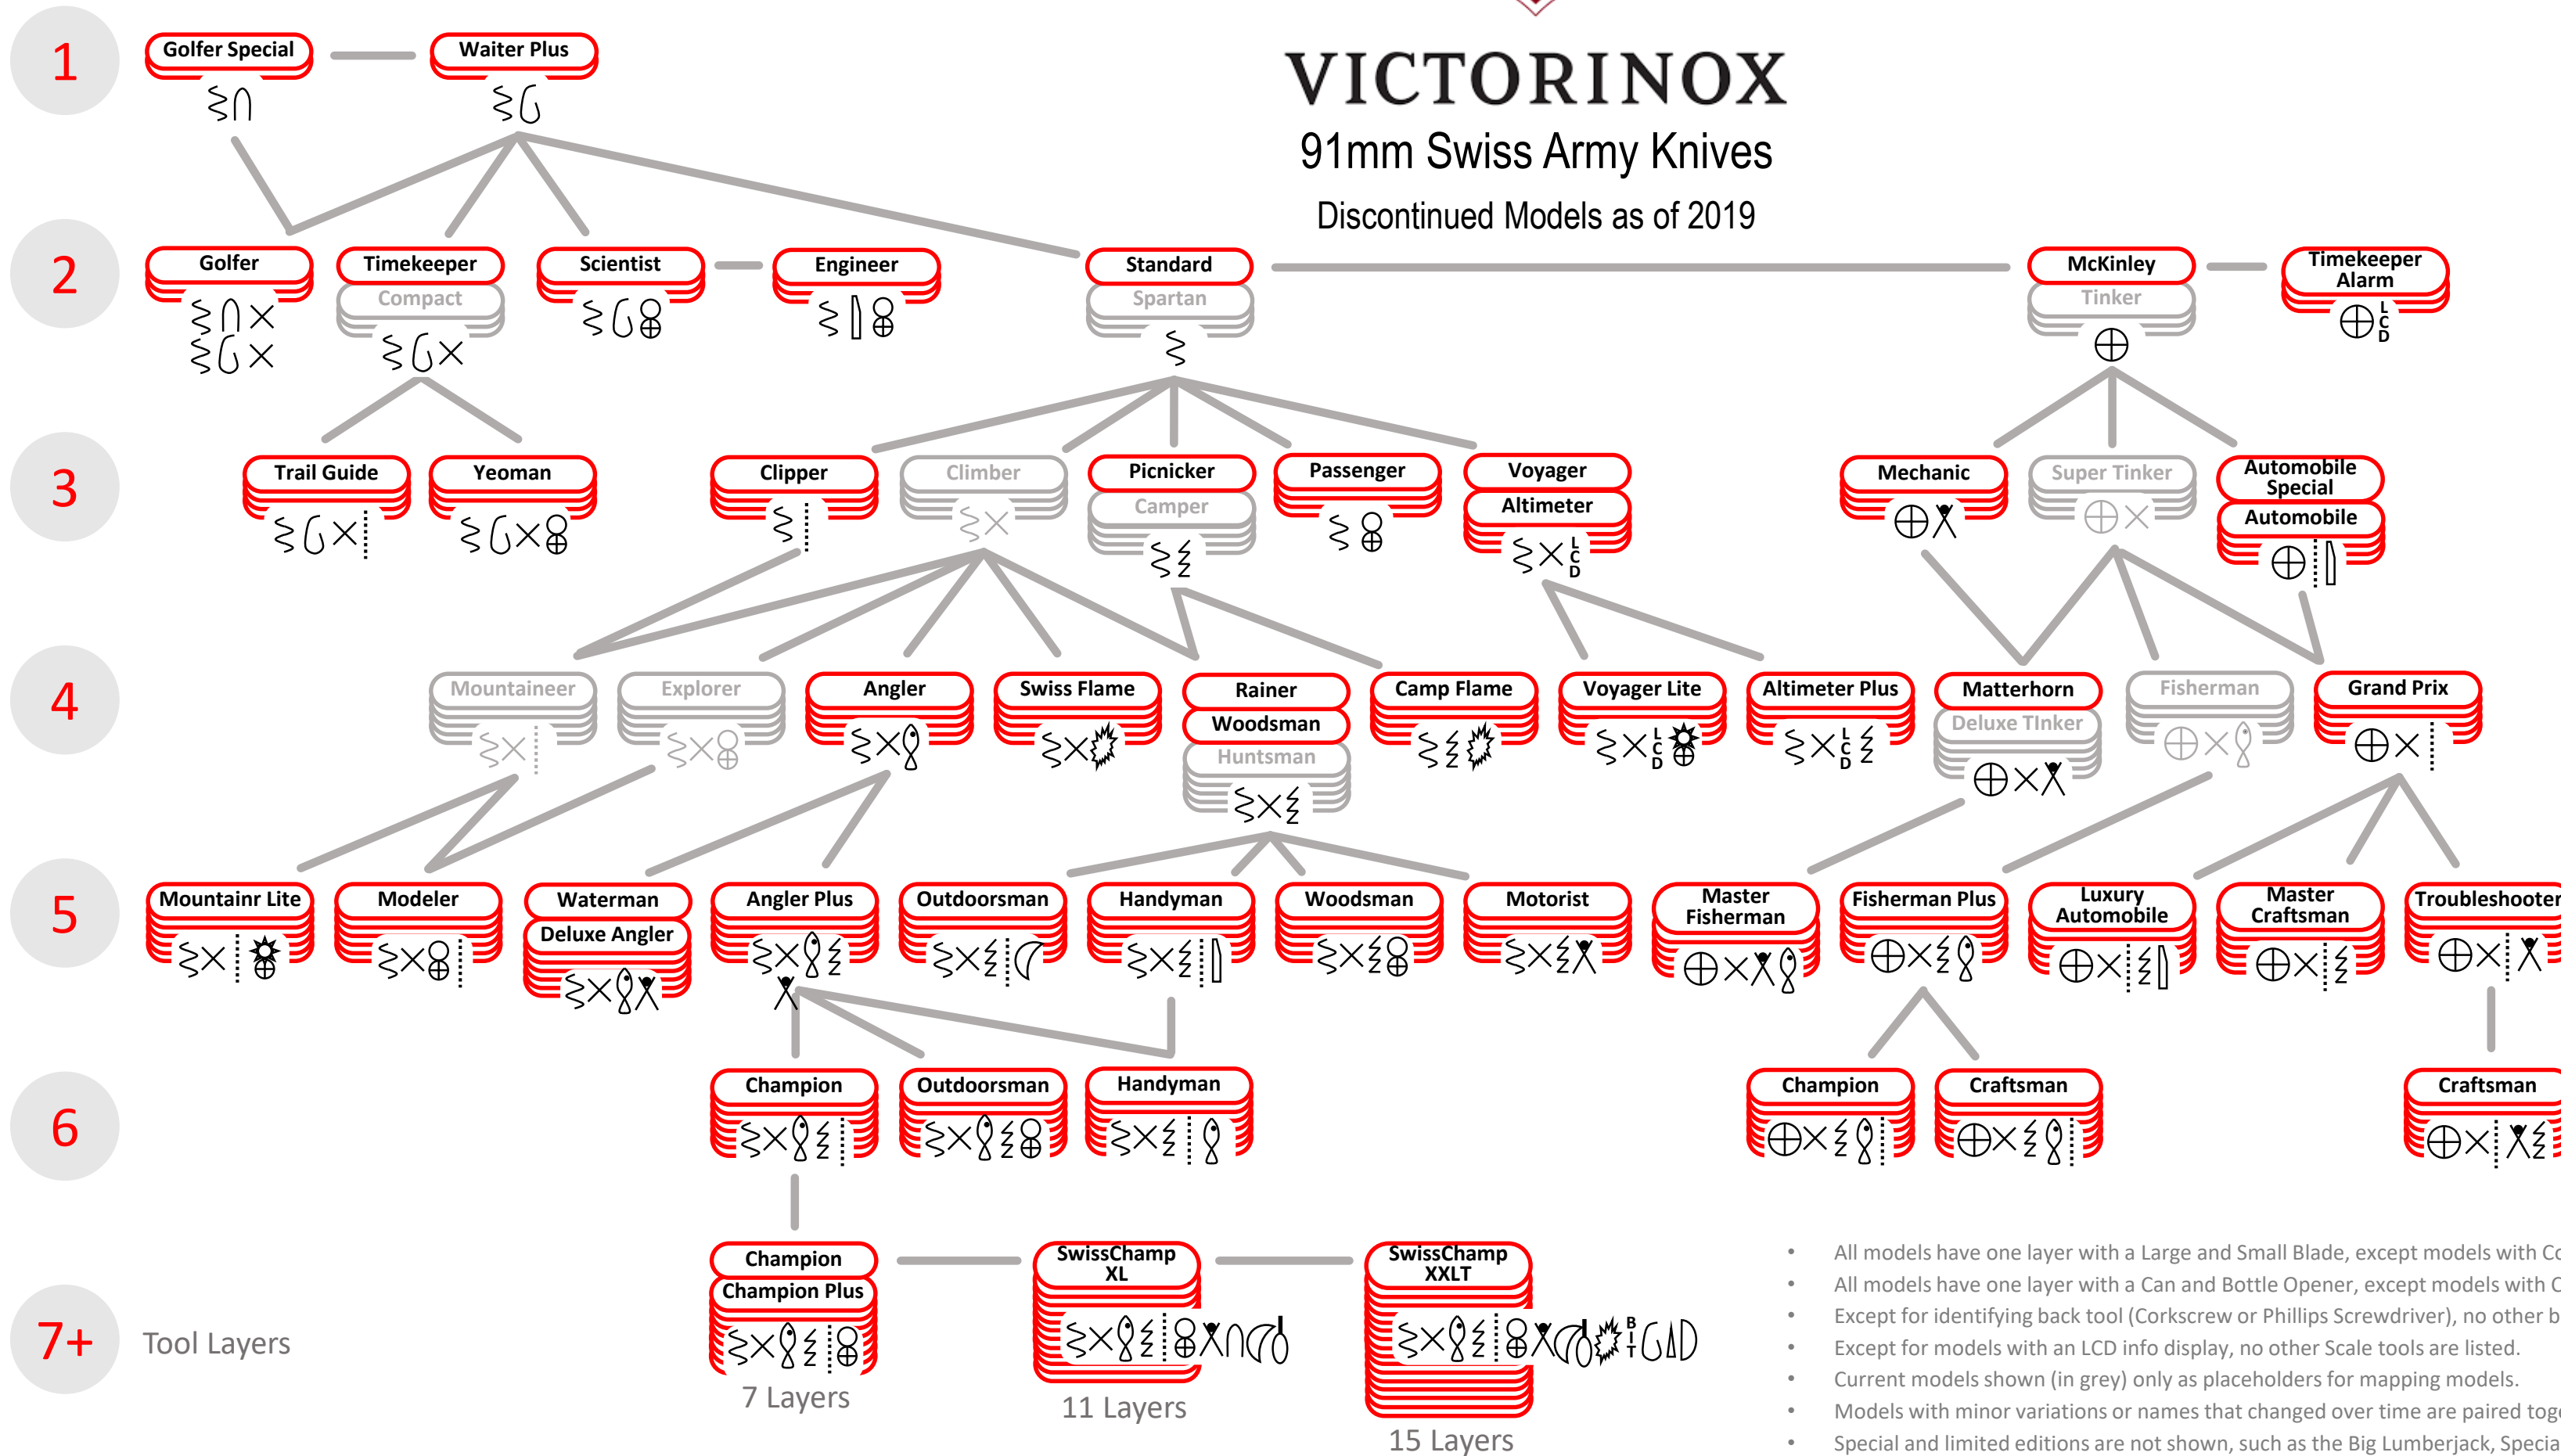

VICTORINOX

91mm Swiss Army Knives

Discontinued Models as of 2019

Key to Tool Icons:

- Corkscrew
- Phillips screwdriver
- Wood saw
- Scissors
- Pliers
- File
- Fish scaler
- LED + Phillips
- LED + Magnifier
- Magnifier + Phillips
- Bit wrench + bit holder
- LCD info display
- Butane lighter
- Golf divot tool
- Small pruning blade
- Spatula
- Combo tool
- Inline awl
- Watch back opener
- Technician's fine-screwdriver

- All models have one layer with a Large and Small Blade, except models with Combo tool and Golfer Special, that have no Small Blade.
- All models have one layer with a Can and Bottle Opener, except models with Combo tool (Combo opener) and Golfer Special (Divot tool)
- Except for identifying back tool (Corkscrew or Phillips Screwdriver), no other back tools are listed.
- Except for models with an LCD info display, no other Scale tools are listed.
- Current models shown (in grey) only as placeholders for mapping models.
- Models with minor variations or names that changed over time are paired together.
- Special and limited editions are not shown, such as the Big Lumberjack, Special Mechanic, Weekender, Alpineer, BSA models, etc.